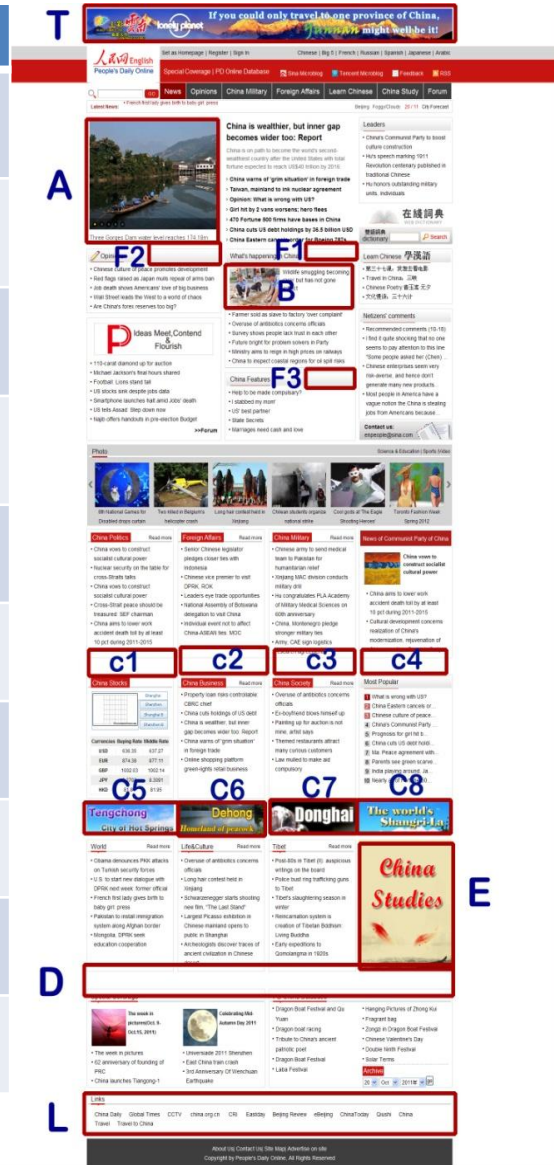

Code	Form	Size	Format	Price
T	Top full column	980x80 Pixels	Swf,Gif,Jpg(<25k)	300,000RMB/month
A	News picture advertising	345x270 Pixels	Jpg<30k	5,000RMB/day
B	Picture and texts	134x98 Pixels	Jpg<10k	20,000RMB/week
C1-C8	Button	232x80 Pixels	Jpg<10k	50,000RMB/month
D	Full Column	980x80 Pixels	Swf,Gif,Jpg(<25k)	80,000RMB/month
E	Big Button	250x323 Pixels	Swf,Gif,Jpg(<15k)	60,000RMB/month
F1	Special column	140x30 Pixels	Jpg<5k	60,000RMB/month
F2	Special column	200x30 Pixels	Jpg<5k	50,000RMB/month
F3	Special column	180x30 Pixels	Jpg<5k	40,000RMB/month
L	Links	Words	Words	10,000RMB/month

* Position T is for the whole English page.

(Unit: RMB)