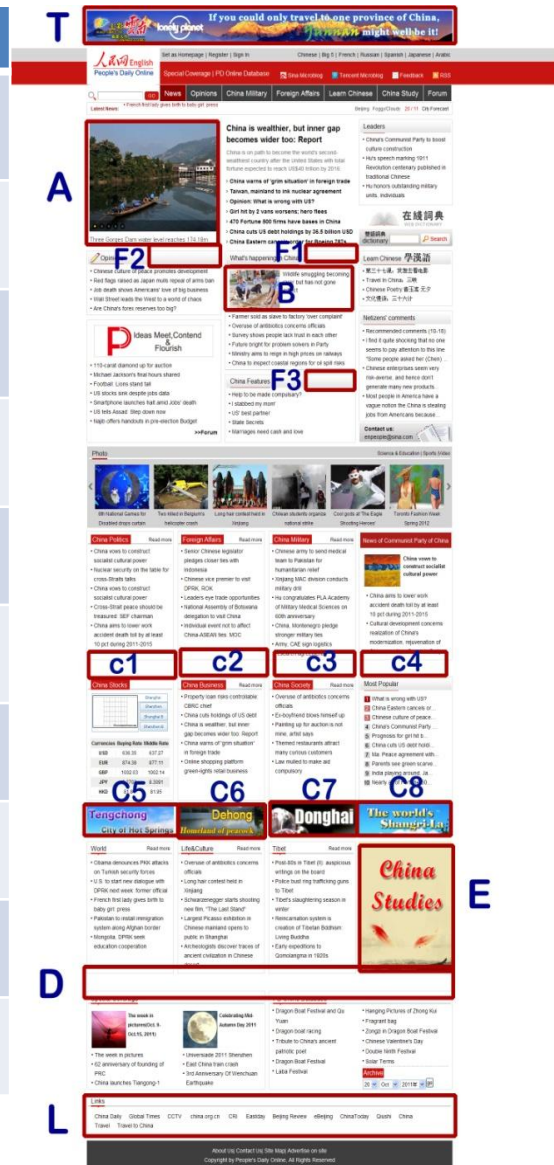

# 2011

[WWW.PEOPLE.COM.CN](http://WWW.PEOPLE.COM.CN)

People's Daily Online media kit

Code	Form	Size	Format	Price
T	Top full column	980x80 Pixels	Swf,Gif,Jpg(<25k)	300,000RMB/month
A	News picture advertising	345x270 Pixels	Jpg<30k	5,000RMB/day
B	Picture and texts	134x98 Pixels	Jpg<10k	20,000RMB/week
C1-C8	Button	232x80 Pixels	Jpg<10k	50,000RMB/month
D	Full Column	980x80 Pixels	Swf,Gif,Jpg(<25k)	80,000RMB/month
E	Big Button	250x323 Pixels	Swf,Gif,Jpg(<15k)	60,000RMB/month
F1	Special column	140x30 Pixels	Jpg<5k	60,000RMB/month
F2	Special column	200x30 Pixels	Jpg<5k	50,000RMB/month
F3	Special column	180x30 Pixels	Jpg<5k	40,000RMB/month
L	Links	Words	Words	10,000RMB/month

\* Position T is for the whole English page.

(Unit: RMB)

Special coverage	Special coverage + update for 1 year	Special coverage + update for 1 year + English homepage
300,000 RMB	500,000 RMB	800,000 RMB